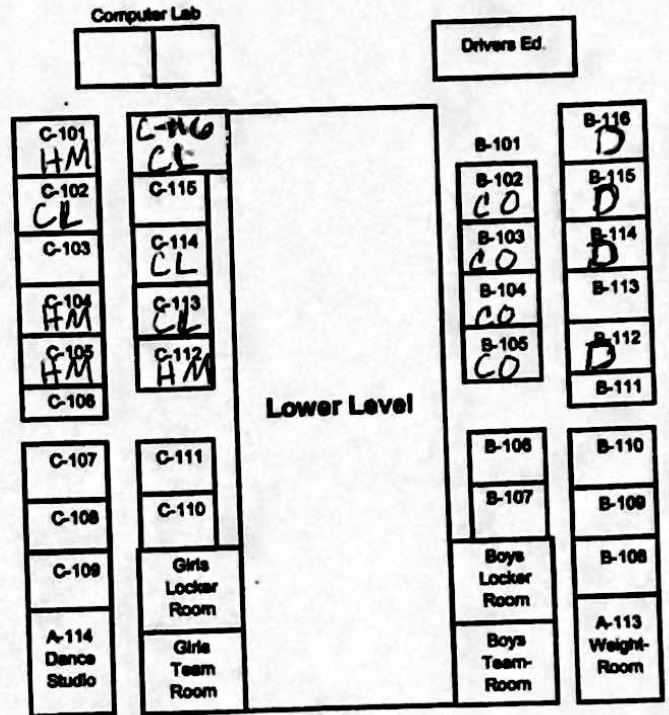

Hunter High School

FRONT ENTRANCE

CL - Classical Scene
 CO - Contemporary Scene
 D - Dramatic Monologue

H - Humorous Monologue
 P - Pantomime
 MT - Musical Theatre