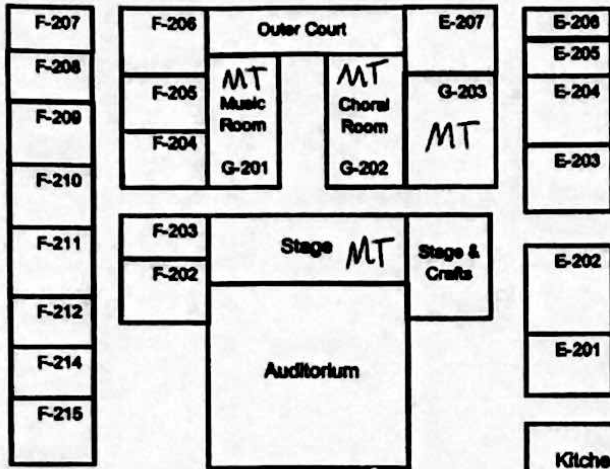

Hunter High School

FRONT ENTRANCE

CL - Classical Scene
 CO - Contemporary Scene
 D - Dramatic Monologue

H - Humorous Monologue
 P - Pantomime
 MT - Musical Theatre