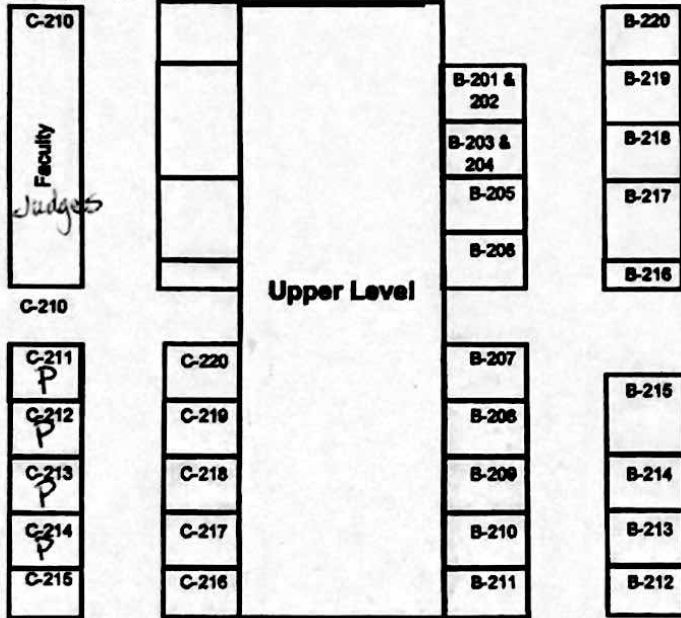

Hunter High School

FRONT ENTRANCE

CL - Classical Scene
 CO - Contemporary Scene
 D - Dramatic Monologue

H - Humorous Monologue
 P - Pantomime
 MT - Musical Theatre