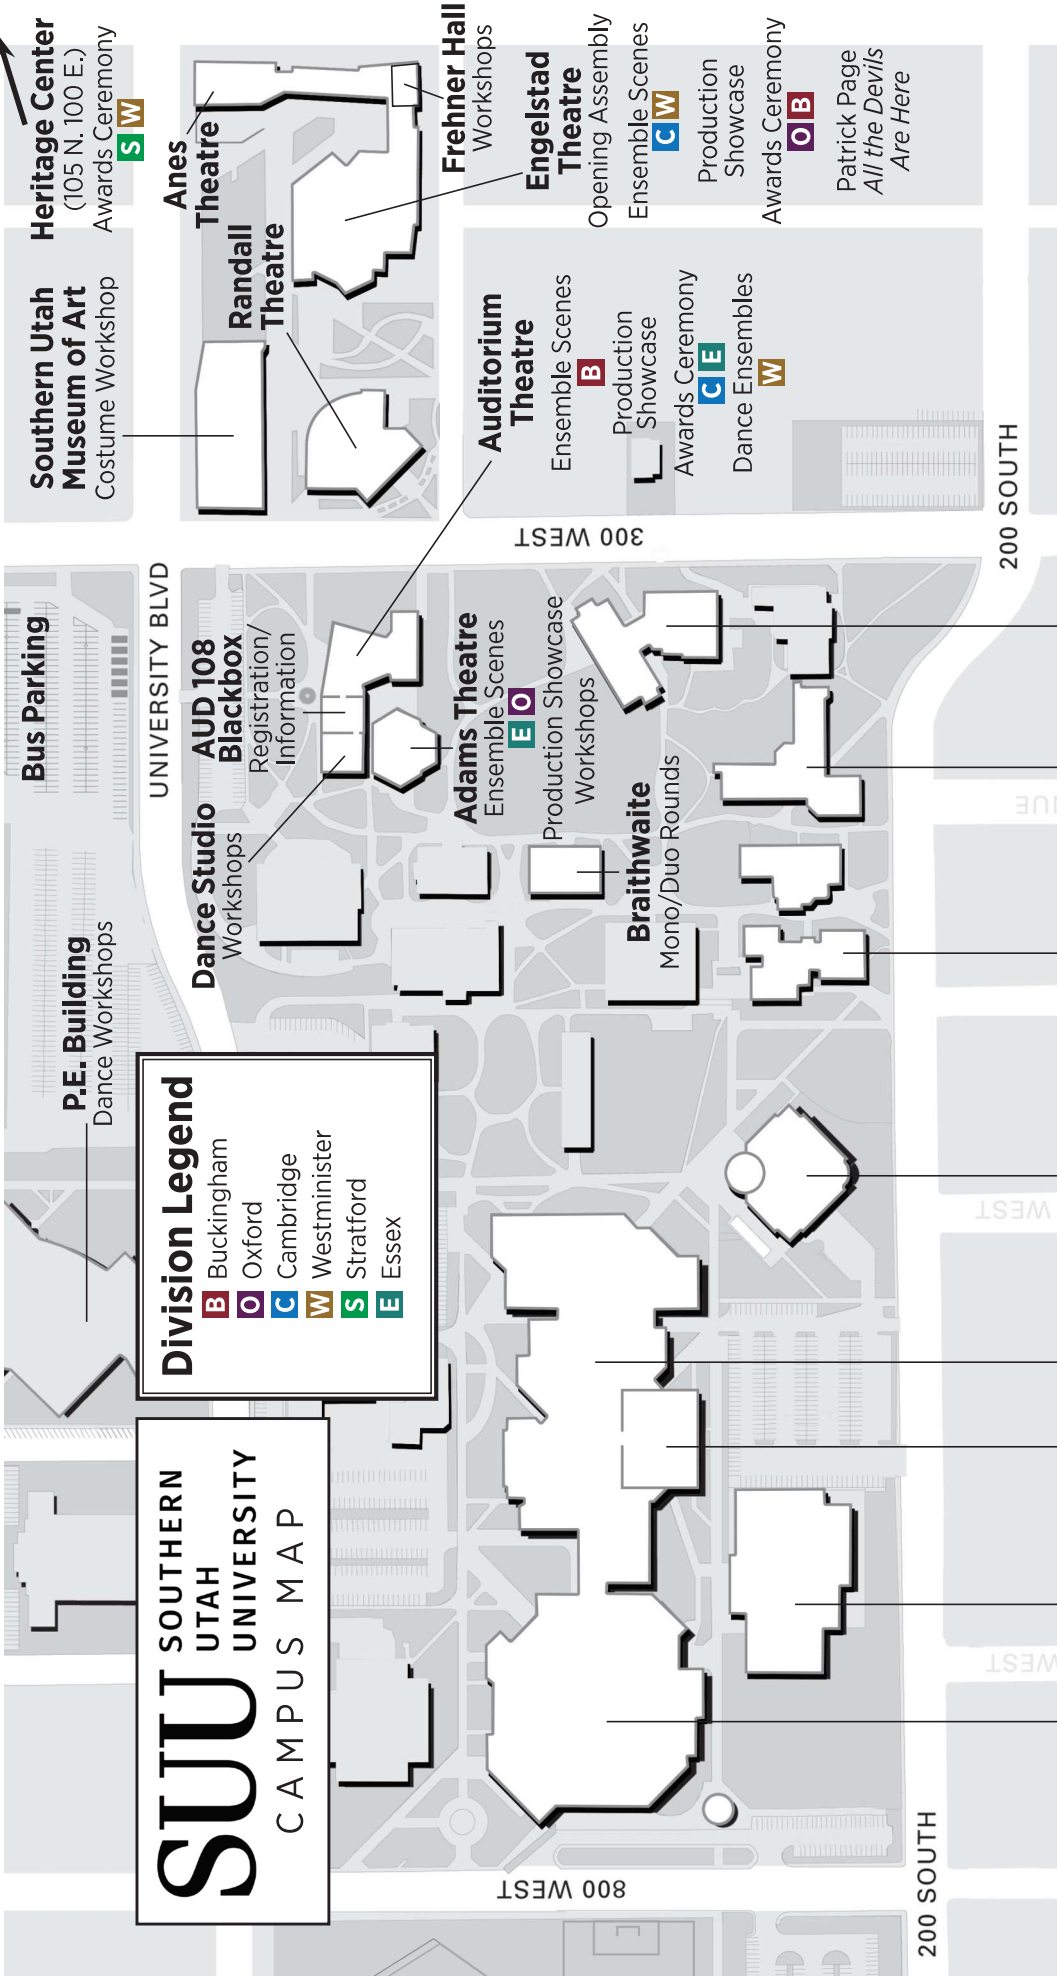

# SUU

SOUTHERN  
UTAH  
UNIVERSITY  
CAMPUS MAP

## Division Legend

- B** Buckingham
- O** Oxford
- C** Cambridge
- W** Westminster
- S** Stratford
- E** Essex

**Bus Parking**

**P.E. Building**  
Dance Workshops

**Southern Utah  
Museum of Art**  
Costume Workshop

**Heritage Center**  
(105 N. 100 E.)  
Awards Ceremony

**Dance Studio**  
Workshops

**AUD 108  
Blackbox**  
Registration/  
Information

**Anes  
Theatre**

**Randall  
Theatre**

**Adams Theatre**  
Ensemble Scenes

**Production Showcase  
Workshops**

**Braithwaite**  
Mono/Duo Rounds

**Auditorium  
Theatre**

Ensemble Scenes  
Production Showcase  
Awards Ceremony  
Dance Ensembles

300 WEST

200 SOUTH

200 SOUTH

800 WEST